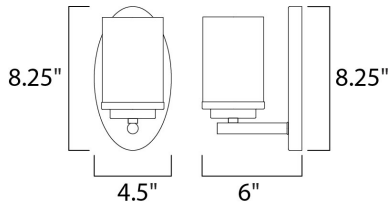

**MEASUREMENTS**

DIMENSION : 4.5" W x 8.25" H x 6" Ext  
 BACK PLATE : 8.25" W x 4.5" H x 4.1" HCO  
 HANGING WEIGHT : 1.21 lb

**LAMPING**

INPUT VOLTAGE : 120V  
 BULB : 60W Incandescent E26 Medium , 60W Total  
 BULB INCLUDED : (Not Included)  
 DIMMABLE : Y  
 LIGHTING\_DIRECTION : Omni