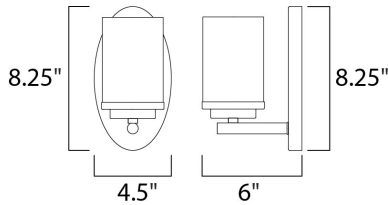

MEASUREMENTS

DIMENSION : 4.5" W x 8.25" H x 6" Ext
 BACK PLATE : 8.25" W x 4.5" H x 4.1" HCO
 HANGING WEIGHT : 1.21 lb

LAMPING

INPUT VOLTAGE : 120V
 BULB : 60W Incandescent E26 Medium , 60W Total
 BULB INCLUDED : (Not Included)
 DIMMABLE : Y
 LIGHTING_DIRECTION : Omni