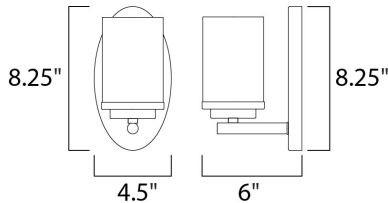

MEASUREMENTS

DIMENSION : 4.5" W x 8.25" H x 6" Ext
 BACK PLATE : 8.25" W x 4.5" H x 4.1" HCO
 HANGING WEIGHT : 1.21 lb

LAMPING

INPUT VOLTAGE : 120V
 BULB : 60W Incandescent E26 Medium , 60W Total
 BULB INCLUDED : (Not Included)
 DIMMABLE : Y
 LIGHTING_DIRECTION : Omni