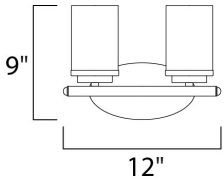

MEASUREMENTS

DIMENSION : 12" W x 9" H x 6" Ext
 BACK PLATE : 4.5" W x 8.25" H x 7.8" HCO
 HANGING WEIGHT : 2.1 lb

LAMPING

INPUT VOLTAGE : 120V
 BULB : 60W Incandescent E26 Medium , 120W Total
 BULB INCLUDED : (Not Included)
 DIMMABLE : Y
 LIGHTING_DIRECTION : Omni