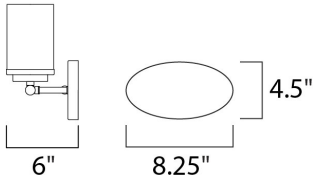

**MEASUREMENTS**

DIMENSION : 12" W x 9" H x 6" Ext  
 BACK PLATE : 4.5" W x 8.25" H x 7.8" HCO  
 HANGING WEIGHT : 2.1 lb

**LAMPING**

INPUT VOLTAGE : 120V  
 BULB : 60W Incandescent E26 Medium , 120W Total  
 BULB INCLUDED : (Not Included)  
 DIMMABLE : Y  
 LIGHTING\_DIRECTION : Omni