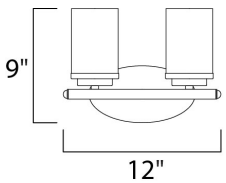

**MEASUREMENTS**

DIMENSION : 12" W x 9" H x 6" Ext  
 BACK PLATE : 4.5" W x 8.25" H x 7.8" HCO  
 HANGING WEIGHT : 2.1 lb

**LAMPING**

INPUT VOLTAGE : 120V  
 BULB : 60W Incandescent E26 Medium , 120W Total  
 BULB INCLUDED : (Not Included)  
 DIMMABLE : Y  
 LIGHTING\_DIRECTION : Omni