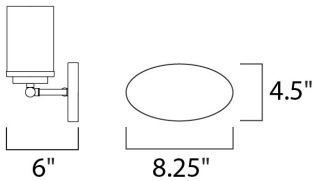

**MEASUREMENTS**

DIMENSION : 12" W x 9" H x 6" Ext  
 BACK PLATE : 4.5" W x 8.25" H x 7.8" HCO  
 HANGING WEIGHT : 2.1 lb

**LAMPING**

INPUT VOLTAGE : 120V  
 BULB : 60W Incandescent E26 Medium , 120W Total  
 BULB INCLUDED : (Not Included)  
 DIMMABLE : Y  
 LIGHTING\_DIRECTION : Omni