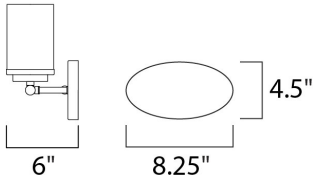

MEASUREMENTS

DIMENSION : 12" W x 9" H x 6" Ext
 BACK PLATE : 4.5" W x 8.25" H x 7.8" HCO
 HANGING WEIGHT : 2.1 lb

LAMPING

INPUT VOLTAGE : 120V
 BULB : 60W Incandescent E26 Medium , 120W Total
 BULB INCLUDED : (Not Included)
 DIMMABLE : Y
 LIGHTING_DIRECTION : Omni