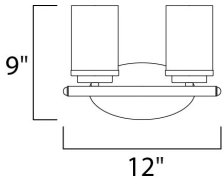

**MEASUREMENTS**

DIMENSION : 12" W x 9" H x 6" Ext  
 BACK PLATE : 4.5" W x 8.25" H x 7.8" HCO  
 HANGING WEIGHT : 2.1 lb

**LAMPING**

INPUT VOLTAGE : 120V  
 BULB : 60W Incandescent E26 Medium , 120W Total  
 BULB INCLUDED : (Not Included)  
 DIMMABLE : Y  
 LIGHTING\_DIRECTION : Omni