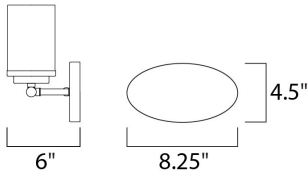

MEASUREMENTS

DIMENSION : 19.25" W x 9" H x 6" Ext
 BACK PLATE : 8.25" W x 4.5" H x 7.8" HCO
 HANGING WEIGHT : 2.9 lb

LAMPING

INPUT VOLTAGE : 120V
 BULB : 60W Incandescent E26 Medium , 180W Total
 BULB INCLUDED : (Not Included)
 DIMMABLE : Y
 LIGHTING_DIRECTION : Omni