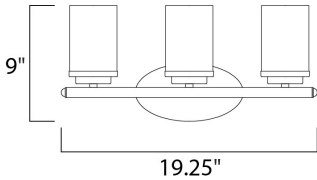

MEASUREMENTS

DIMENSION : 19.25" W x 9" H x 6" Ext
 BACK PLATE : 8.25" W x 4.5" H x 7.8" HCO
 HANGING WEIGHT : 2.9 lb

LAMPING

INPUT VOLTAGE : 120V
 BULB : 60W Incandescent E26 Medium , 180W Total
 BULB INCLUDED : (Not Included)
 DIMMABLE : Y
 LIGHTING_DIRECTION : Omni