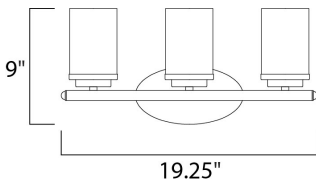

MEASUREMENTS

DIMENSION : 19.25" W x 9" H x 6" Ext
 BACK PLATE : 8.25" W x 4.5" H x 7.8" HCO
 HANGING WEIGHT : 2.9 lb

LAMPING

INPUT VOLTAGE : 120V
 BULB : 60W Incandescent E26 Medium , 180W Total
 BULB INCLUDED : (Not Included)
 DIMMABLE : Y
 LIGHTING_DIRECTION : Omni