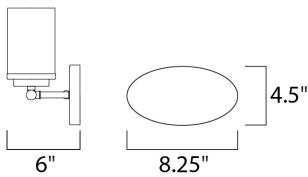

MEASUREMENTS

DIMENSION : 19.25" W x 9" H x 6" Ext
 BACK PLATE : 8.25" W x 4.5" H x 7.8" HCO
 HANGING WEIGHT : 2.9 lb

LAMPING

INPUT VOLTAGE : 120V
 BULB : 60W Incandescent E26 Medium , 180W Total
 BULB INCLUDED : (Not Included)
 DIMMABLE : Y
 LIGHTING_DIRECTION : Omni