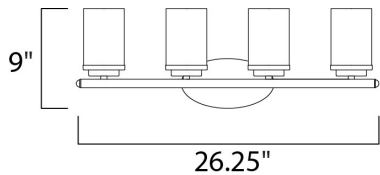

MEASUREMENTS

DIMENSION : 26.25" W x 9" H x 6" Ext
 BACK PLATE : 8.25" W x 4.5" H x 7.8" HCO
 HANGING WEIGHT : 3.61 lb

LAMPING

INPUT VOLTAGE : 120V
 BULB : 60W Incandescent E26 Medium , 240W Total
 BULB INCLUDED : (Not Included)
 DIMMABLE : Y
 LIGHTING_DIRECTION : Omni