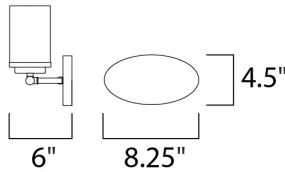

MEASUREMENTS

DIMENSION : 26.25" W x 9" H x 6" Ext
 BACK PLATE : 8.25" W x 4.5" H x 7.8" HCO
 HANGING WEIGHT : 3.61 lb

LAMPING

INPUT VOLTAGE : 120V
 BULB : 60W Incandescent E26 Medium , 240W Total
 BULB INCLUDED : (Not Included)
 DIMMABLE : Y
 LIGHTING_DIRECTION : Omni