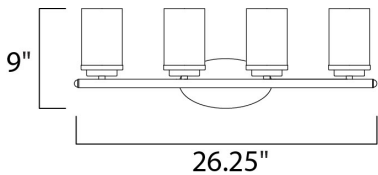

MEASUREMENTS

DIMENSION : 26.25" W x 9" H x 6" Ext
 BACK PLATE : 8.25" W x 4.5" H x 7.8" HCO
 HANGING WEIGHT : 3.61 lb

LAMPING

INPUT VOLTAGE : 120V
 BULB : 60W Incandescent E26 Medium , 240W Total
 BULB INCLUDED : (Not Included)
 DIMMABLE : Y
 LIGHTING_DIRECTION : Omni