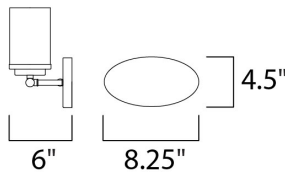

MEASUREMENTS

DIMENSION : 26.25" W x 9" H x 6" Ext
 BACK PLATE : 8.25" W x 4.5" H x 7.8" HCO
 HANGING WEIGHT : 3.61 lb

LAMPING

INPUT VOLTAGE : 120V
 BULB : 60W Incandescent E26 Medium , 240W Total
 BULB INCLUDED : (Not Included)
 DIMMABLE : Y
 LIGHTING_DIRECTION : Omni