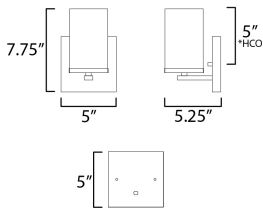

LAMPING

INPUT VOLTAGE : 120V
BULB : 60W Incandescent E26 Medium , 60W Total
BULB INCLUDED : (Not Included)
LIGHTING_DIRECTION : Up/Down