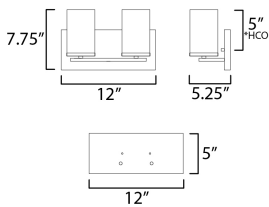

LAMPING

INPUT VOLTAGE : 120V
BULB : 60W Incandescent E26 Medium , 60W Total
BULB INCLUDED : (Not Included)
LIGHTING_DIRECTION : Up/Down