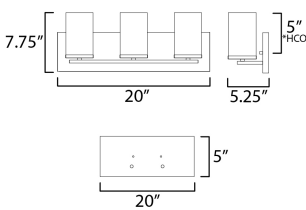

LAMPING

INPUT VOLTAGE : 120V
BULB : 60W Incandescent E26 Medium , 60W Total
BULB INCLUDED : (Not Included)
LIGHTING_DIRECTION : Up/Down