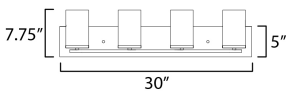

LAMPING

INPUT VOLTAGE : 120V
BULB : 60W Incandescent E26 Medium , 60W Total
BULB INCLUDED : (Not Included)
LIGHTING_DIRECTION : Up/Down