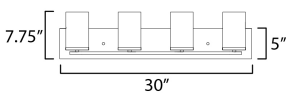

LAMPING

INPUT VOLTAGE : 120V
BULB : 60W Incandescent E26 Medium , 60W Total
BULB INCLUDED : (Not Included)
LIGHTING_DIRECTION : Up/Down