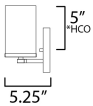

LAMPING

INPUT VOLTAGE : 120V
BULB : 60W Incandescent E26 Medium , 60W Total
BULB INCLUDED : (Not Included)
LIGHTING_DIRECTION : Up/Down

FINISHES OPTION

- Black (BK)
- Satin Brass (SBR)
- Satin Nickel (SN)

GLASS

Satin White SW

MATERIAL

Steel + Glass