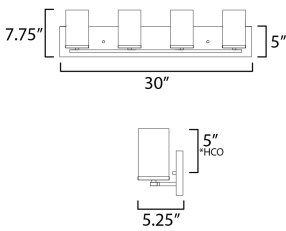

LAMPING

- INPUT VOLTAGE : 120V
- BULB : 60W Incandescent E26 Medium , 60W Total
- BULB INCLUDED : (Not Included)
- DIMMABLE : Y
- LIGHTING_DIRECTION : Up/Down