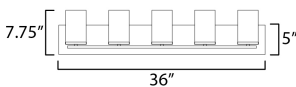

LAMPING

INPUT VOLTAGE : 120V
BULB : 60W Incandescent E26 Medium , 60W Total
BULB INCLUDED : (Not Included)
LIGHTING_DIRECTION : Up/Down