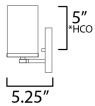

LAMPING

INPUT VOLTAGE : 120V
BULB : 60W Incandescent E26 Medium , 60W Total
BULB INCLUDED : (Not Included)
LIGHTING_DIRECTION : Up/Down

FINISHES OPTION

- Black (BK)
- Satin Brass (SBR)
- Satin Nickel (SN)

GLASS

Satin White SW

MATERIAL

Steel + Glass