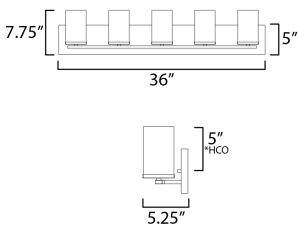

PRODUCT DESCRIPTION

A clean design for the most common applications, the Lateral collection offers chandeliers in both traditional configurations and within a rectangular frame for above dining spaces. Finished in complementary colors including Satin Brass, Satin Nickel or Matte Black, this collection is economically priced with excellent construction. Great for remodeling, this collection's bath vanities feature an extended backplate for cleaner installations. Satin White cylindrical glass sits on a clean rectangular bar. This collection is sure to provide the transitional look to update your next project.