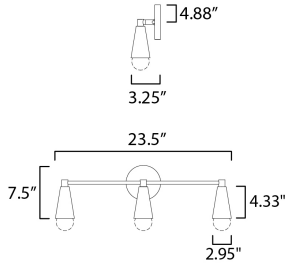

PRODUCT DESCRIPTION

A classic mid-century look, the Lovell collection features two sizes of sputnik chandeliers and streamlined sconces perfect for bath vanity applications. Available in a Black/Satin Brass finish combination. Light bulbs nest inside the metal cones to become an element of the design.