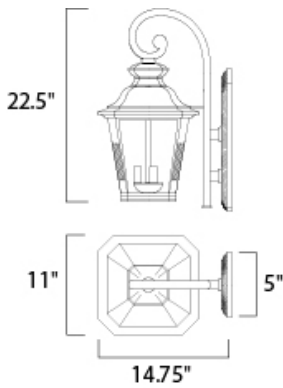

PRODUCT DESCRIPTION

Knoxville is an updated take on the traditional lantern style. Finished in Bronze and with the option of Clear or Frosted glass, our Incandescent version is sure to wow.