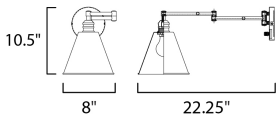

MEASUREMENTS

DIMENSION : 8" W x 10.5" H x 21.5" Ext
 MAX OAH : 5.13" W x 5.13" H
 HANGING WEIGHT : 2.23 lb

LAMPING

INPUT VOLTAGE : 120V
 BULB : 60W Incandescent E26 Medium , 60W Total
 BULB INCLUDED : (Not Included)
 DIMMABLE : Y
 LIGHTING_DIRECTION : Down