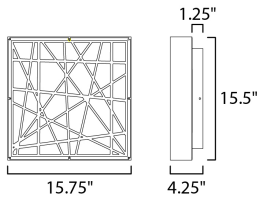

**MEASUREMENTS**

DIMENSION : 15.75" L x 15.75" W x 4.25" H  
 CANOPY : 15.5" W x 1.25" H x 15.5" L  
 HANGING WEIGHT : 8.58 lb

**LAMPING**

INPUT VOLTAGE : 120V  
 LUMENS : 2,363 Rated (1,800 Del.)  
 BULB : 34W LED PCB Integrated , 34W Total  
 BULB INCLUDED : (Integrated)  
 DIMMABLE : Triac CL  
 CRI : 80+ CRI  
 COLOR\_TEMP : 3000K