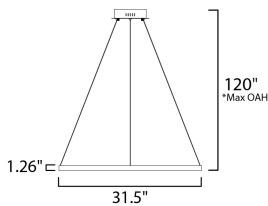

MEASUREMENTS

DIMENSION : 31.5" L x 31.5" W x 1.25" H
 MAX OAH : 123" OAH
 CANOPY : 8.25" W x 2" H x 8.25" L
 HANGING WEIGHT : 4.4 lb

LAMPING

INPUT VOLTAGE : 120-277V
 LUMENS : 3,000 Rated (1,500 Del.)
 BULB : 35W LED PCB Integrated , 35W Total
 BULB INCLUDED : (Integrated)
 DIMMABLE : Dimmable W/ WIZ compatible device or app
 CRI : 90 CRI
 COLOR_TEMP : 2700-6500K