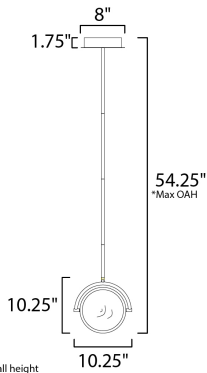

MEASUREMENTS

DIMENSION : 10.5" L x 10.25" W x 10.25" H
 MAX OAH : 54.25" OAH
 CANOPY : 8" W x 1.75" H x 8" L
 HANGING WEIGHT : 2.45 lb

LAMPING

INPUT VOLTAGE : 120V
 LUMENS : 1,120 Rated (1,200 Del.)
 BULB : 16W LED PCB Integrated , 16W Total
 BULB INCLUDED : (Integrated)
 DIMMABLE : Triac CL
 CRI : 80+ CRI
 COLOR_TEMP : 3000K

FINISHES OPTION

■ Black (BK)

MATERIAL

Aluminum, Acrylic

RATINGS

cETLus
 Dry Location

ADDITIONAL

SLOPE: 90
 RATED LIFE 25000 Hours
 OPERATING TEMPERATURE:
 -20°C (-4°F), 40°C (104°F)