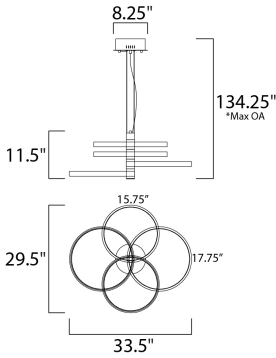

PRODUCT DESCRIPTION

Rings of various sizes finished in Black are supported from a column of soft Gold. This European classic is a soft contemporary design which works in today's home decor.

*max overall height

MEASUREMENTS

- DIMENSION : 33.5" L x 29.5" W x 13.25" H
- MAX OAH : 134.25" OAH
- CANOPY : 8.25" W x 2" H x 8.25" L
- HANGING WEIGHT : 15.84 lb

LAMPING

- INPUT VOLTAGE : 120-277V
- LUMENS : 7,000 Rated (2,800 Del.)
- BULB : 18.5W LED DC Integrated , 74W Total
- BULB INCLUDED : (Integrated)
- DIMMABLE : 3-in-1: Triac, ELV, or 0-10V
- CRI : 90 CRI
- COLOR_TEMP : 3000K

FINISHES OPTION

- Black / Gold (BKGLD)
- White/Gold (WTGLD)

MATERIAL

Aluminum, Acrylic

RATINGS

cETLus
Damp Location

ADDITIONAL

RATED LIFE 50000 Hours
OPERATING TEMPERATURE:
-20°C (-4°F), 40°C (104°F)

Always consult a qualified electrician before installing any lighting product.