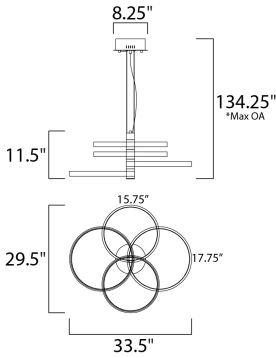

PRODUCT DESCRIPTION

Rings of various sizes finished in Black are supported from a column of soft Gold. This European classic is a soft contemporary design which works in today's home decor.

*max overall height

MEASUREMENTS

- DIMENSION : 33.5" L x 29.5" W x 13.25" H
- MAX OAH : 134.25" OAH
- CANOPY : 8.25" W x 2" H x 8.25" L
- HANGING WEIGHT : 5.2 lb

LAMPING

- INPUT VOLTAGE : 120-277V
- LUMENS : 7,000 Rated (2,800 Del.)
- BULB : 18.5W LED DC Integrated , 74W Total
- BULB INCLUDED : (Integrated)
- DIMMABLE : 3-in-1 Triac, ELV, or 0-10V
- CRI : 90 CRI
- COLOR_TEMP : 3000K

FINISHES OPTION

- Black / Gold (BKGLD)
- White/Gold (WTGLD)

MATERIAL

Aluminum, Acrylic

RATINGS

cETLus
Dry Location

ADDITIONAL

SLOPE:
RATED LIFE 30000 Hours
OPERATING TEMPERATURE:
-20°C (-4°F), 40°C (104°F)

Always consult a qualified electrician before installing any lighting product.