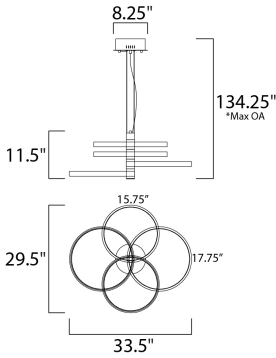

PRODUCT DESCRIPTION

Rings of various sizes finished in Black are supported from a column of soft Gold. This European classic is a soft contemporary design which works in today's home decor.

*max overall height

MEASUREMENTS

- DIMENSION : 33.5" L x 29.5" W x 13.25" H
- MAX OAH : 134.25" OAH
- CANOPY : 8.25" W x 2" H x 8.25" L
- HANGING WEIGHT : 15.84 lb

LAMPING

- INPUT VOLTAGE : 120-277V
- LUMENS : 7,000 Rated (2,800 Del.)
- BULB : 18.5W LED DC Integrated , 74W Total
- BULB INCLUDED : (Integrated)
- DIMMABLE : 3-in-1: Triac, ELV, or 0-10V
- CRI : 90 CRI
- COLOR_TEMP : 3000K

FINISHES OPTION

- Black / Gold (BKGLD)
- White/Gold (WTGLD)

MATERIAL

Aluminum, Acrylic

RATINGS

cETLus
Dry Location

ADDITIONAL

RATED LIFE 50000 Hours
OPERATING TEMPERATURE:
-20°C (-4°F), 40°C (104°F)

Always consult a qualified electrician before installing any lighting product.