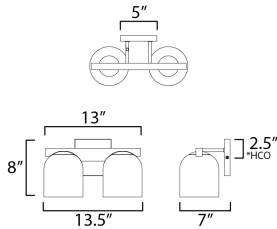

LAMPING

INPUT VOLTAGE : 120V
BULB : 6W LED E26 Medium , 12W Total
BULB INCLUDED : (Not Included)
DIMMABLE : Y
COLOR_TEMP : 27K
LIGHTING_DIRECTION : Up/Down