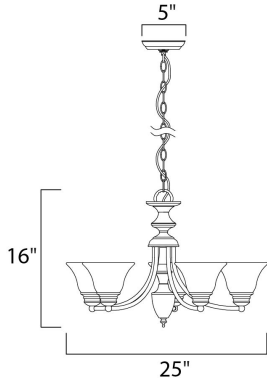

MEASUREMENTS

DIMENSION : 25" L x 25" W x 16" H
 CANOPY : 5" W x 1" H x 5" L
 HANGING WEIGHT : 11.68 lb

LAMPING

INPUT VOLTAGE : 120V
 BULB : 60W Incandescent E26 Medium , 300W Total
 BULB INCLUDED : (Not Included)
 DIMMABLE : Yes