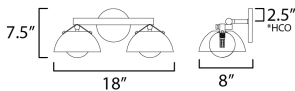

LAMPING

INPUT VOLTAGE : 120V
LUMENS : 900 Rated (600 Del.)
BULB : 4W LED G9 , 8W Total
BULB INCLUDED : (Included)
DIMMABLE : Y
CRI : 90 CRI
COLOR_TEMP : 3000K
LIGHTING_DIRECTION : Down