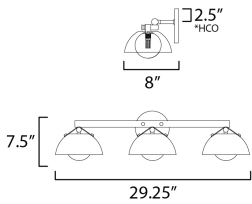

LAMPING

INPUT VOLTAGE : 120V
LUMENS : 1,350 Rated (950 Del.)
BULB : 4W LED G9 , 12W Total
BULB INCLUDED : (Included)
DIMMABLE : Y
CRI : 90 CRI
COLOR_TEMP : 3000K
LIGHTING_DIRECTION : Down