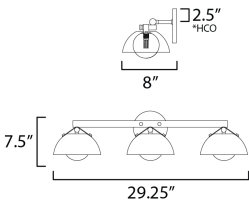

LAMPING

INPUT VOLTAGE : 120V
LUMENS : 1,350 Rated (950 Del.)
BULB : 4W LED G9 , 12W Total
BULB INCLUDED : (Included)
DIMMABLE : Y
CRI : 90 CRI
COLOR_TEMP : 3000K
LIGHTING_DIRECTION : Down