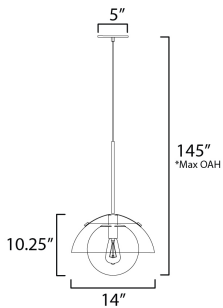

**ADDITIONAL**

RATED LIFE 25000 Hours  
OPERATING TEMPERATURE:  
-20°C (-4°F), 40°C (104°F)

**MEASUREMENTS**

- DIMENSION : 14" L x 14" W x 10.25" H
- CANOPY : 5" W x 0.25" H x 5" L
- HANGING WEIGHT : 5.07 lb