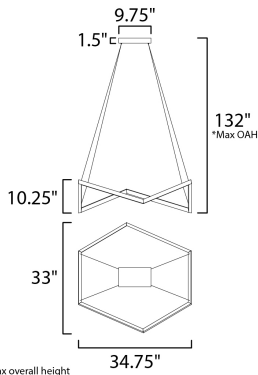

MEASUREMENTS

DIMENSION : 34.75" L x 33" W x 10.25" H
 MAX OAH : 132" OAH
 CANOPY : 6" W x 1.5" H x 9.75" L
 HANGING WEIGHT : 7.7 lb

LAMPING

INPUT VOLTAGE : 120V
 LUMENS : 3,500 Rated (2,200 Del.)
 BULB : 50W LED PCB Integrated , 50W Total
 BULB INCLUDED : (Integrated)
 DIMMABLE : ELV
 CRI : 80+ CRI
 COLOR_TEMP : 3000K

FINISHES OPTION

 Black (BK)

MATERIAL

Aluminum, Steel

RATINGS

cETLus
 Dry Location

ADDITIONAL

ADJUSTABLE
 SLOPE: 70
 RATED LIFE 50000 Hours
 OPERATING TEMPERATURE:
 -20°C (-4°F), 40°C (104°F)