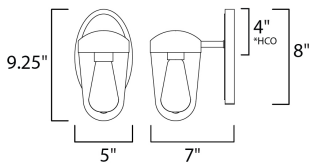

LAMPING

INPUT VOLTAGE : 120V
BULB : 60W Incandescent E26 Medium , 60W Total
BULB INCLUDED : (Included)
DIMMABLE : Yes
LIGHTING_DIRECTION : Down