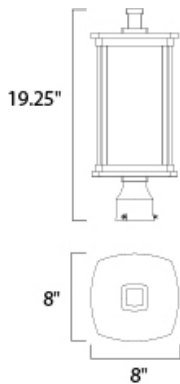

**MEASUREMENTS**

DIMENSION : 8" L x 8" W x 19.25" H
HANGING WEIGHT : 7.7 lb

LAMPING

INPUT VOLTAGE : 120V
BULB : 60W Incandescent E26 Medium , 60W Total
BULB INCLUDED : (Not Included)
DIMMABLE : Yes

FINISHES OPTION**GLASS**