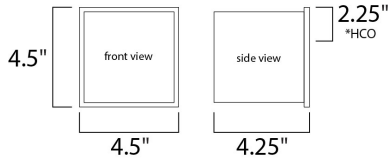

PRODUCT DESCRIPTION

*height from center of outlet to the top of the fixture

MEASUREMENTS

DIMENSION : 4.5" W x 4.5" H x 4" Ext
 MAX OAH : 4.33" W x 4.33" H
 HANGING WEIGHT : 2.33 lb

LAMPING

INPUT VOLTAGE : 120-277V
 LUMENS : 1,000 Rated (580 Del.)
 BULB : 5W LED PCB Integrated , 10W Total
 BULB INCLUDED : (Integrated)
 DIMMABLE : Triac
 CRI : 90 CRI
 COLOR_TEMP : 3000K
 LIGHTING_DIRECTION : Directional