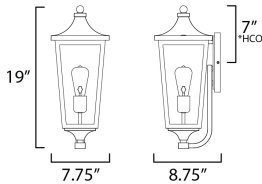

LAMPING

INPUT VOLTAGE : 120V
BULB : 60W Incandescent E26 Medium , 60W Total
BULB INCLUDED : (Not Included)
DIMMABLE : Y