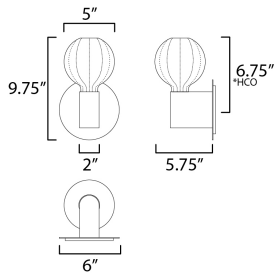

PRODUCT DESCRIPTION

MEASUREMENTS

DIMENSION : 5.75" L x 6" W x 9.75" H x 5.75" Ext
MAX OAH : 6" W x 0.25" H
HANGING WEIGHT : 6.6 lb

LAMPING

INPUT VOLTAGE : 120-277V
LUMENS : 260 Rated (180 Del.)
BULB : 2.5W LED PCB Integrated , 2W Total
BULB INCLUDED : (Integrated)
DIMMABLE : 3-in-1 Triac, ELV, or 0-10V
CRI : 90 CRI
COLOR_TEMP : 3000K
LIGHTING_DIRECTION : Omni

FINISHES OPTION

Brushed Aluminum (AL)

GLASS

Mirror Smoke MSK

MATERIAL

Aluminum,Steel

RATINGS

cETLus
Damp Location

ADDITIONAL

INSTALL UP/DOWN: Omni
SLOPE:
OPERATING TEMPERATURE:
-20°C (-4°F), 40°C (104°F)

Always consult a qualified electrician before installing any lighting product.

STUDIO•M

Modifications or Customizations: Please email contract@studiomlighting.com
Sample Request: Please email order@studiomlighting.com with subject line
"Sample Order_ [Project Name] / [Specifier/Designer]"
All samples are subject to Studio M approval and must show proof of project and/or explanation.

Job Name:	Job Type:
Quantity:	Comments: