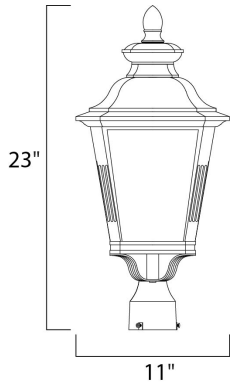

PRODUCT DESCRIPTION

MEASUREMENTS

DIMENSION : 11" L x 11" W x 23" H
 HANGING WEIGHT : 6.5 lb

LAMPING

INPUT VOLTAGE : 120V
 LUMENS : 1,050 Rated
 BULB : 12W LED AC Integrated , 12W Total
 BULB INCLUDED : (Integrated)
 DIMMABLE : Triac CL
 CRI : 80+ CRI
 COLOR_TEMP : 3000K