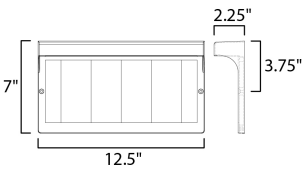

MEASUREMENTS

DIMENSION : 12.5" L 7" H x 2.25" Ext
 BACK PLATE : 3.75" HCO
 HANGING WEIGHT : 1.21 lb

LAMPING

INPUT VOLTAGE : 9-16V
 LUMENS : 160 Rated (70 Del.)
 BULB : 6W LED AC Integrated , 6W Total
 BULB INCLUDED : (Integrated)
 DIMMABLE :
 CRI : 80 CRI
 COLOR_TEMP : 3000K
 LIGHTING_DIRECTION : Down