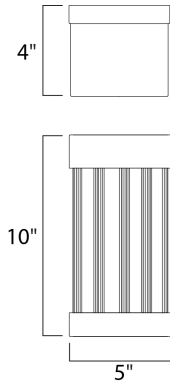

MEASUREMENTS

DIMENSION : 5" W x 10" H x 4" Ext
 BACK PLATE : 5" W x 10" H x 5" HCO
 HANGING WEIGHT : 4.84 lb

LAMPING

INPUT VOLTAGE : 120V
 LUMENS : 640 Rated
 BULB : 8W LED AC Integrated , 8W Total
 BULB INCLUDED : (Integrated)
 DIMMABLE : Yes
 CRI : 90+ CRI
 COLOR_TEMP : 3000K
 LIGHTING_DIRECTION : Down