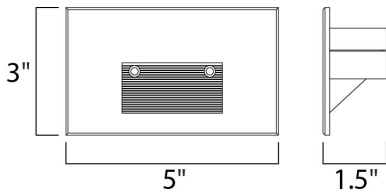

**PRODUCT DESCRIPTION**

Step and pathway lighting suitable for interior or exterior application. Designed to install into a single gang box and is line voltage so additional transformers are not needed. Available in Aluminum, White, Black, or Bronze and both horizontal wide beam or vertical narrow beam spread.

**MEASUREMENTS**

DIMENSION : 5" W x 3" H x 1.5" Ext  
 MAX OAH : 3" W x 5" H  
 HANGING WEIGHT : 0.77 lb

**LAMPING**

INPUT VOLTAGE : 120V  
 LUMENS : 280 Rated (112 Del.)  
 BULB : 4W LED PCB Integrated , 4W Total  
 BULB INCLUDED : (Integrated)  
 DIMMABLE : No  
 CRI : 80+ CRI  
 COLOR\_TEMP : 3000K  
 LIGHTING\_DIRECTION : Down