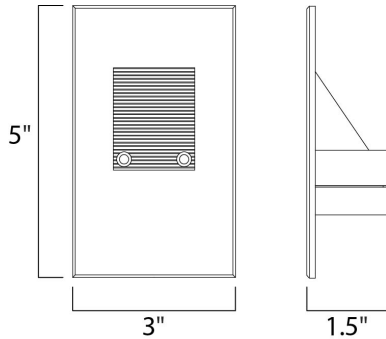

**PRODUCT DESCRIPTION**

Step and pathway lighting suitable for interior or exterior application. Designed to install into a single gang box and is line voltage so additional transformers are not needed. Available in Aluminum, White, Black, or Bronze and both horizontal wide beam or vertical narrow beam spread.

**MEASUREMENTS**

DIMENSION : 3" W x 5" H x 1.5" Ext  
 MAX OAH : 5" W x 3" H  
 HANGING WEIGHT : 0.77 lb

**LAMPING**

INPUT VOLTAGE : 120V  
 LUMENS : 280 Rated (112 Del.)  
 BULB : 4W LED PCB Integrated , 4W Total  
 BULB INCLUDED : (Integrated)  
 DIMMABLE : No  
 CRI : 80+ CRI  
 COLOR\_TEMP : 3000K  
 LIGHTING\_DIRECTION : Down