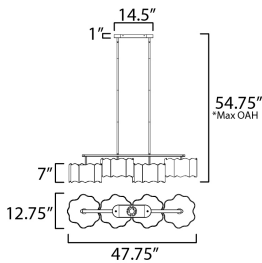

*max overall height

Always consult a qualified electrician before installing any lighting product.