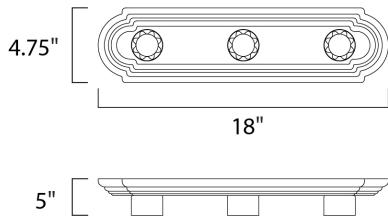

MEASUREMENTS

DIMENSION : 18" W x 4.75" H x 5" Ext
 BACK PLATE : 4" W x 14" H x 2.3" HCO
 HANGING WEIGHT : 1.43 lb

LAMPING

INPUT VOLTAGE : 120V
 BULB : 60W Incandescent E26 Medium , 180W Total
 BULB INCLUDED : (Not Included)
 DIMMABLE : Yes