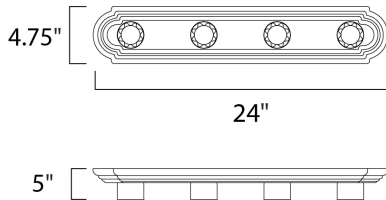

MEASUREMENTS

DIMENSION : 24" W x 4.75" H x 5" Ext
 BACK PLATE : 4.75" W x 24" H x 2.3" HCO
 HANGING WEIGHT : 1.76 lb

LAMPING

INPUT VOLTAGE : 120V
 BULB : 60W Incandescent E26 Medium , 240W Total
 BULB INCLUDED : (Not Included)
 DIMMABLE : Yes