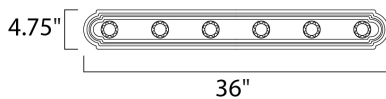

MEASUREMENTS

DIMENSION : 36" W x 4.75" H x 5" Ext
 BACK PLATE : 4" W x 32" H x 2.3" HCO
 HANGING WEIGHT : 2.8 lb

LAMPING

INPUT VOLTAGE : 120V
 BULB : 60W Incandescent E26 Medium , 360W Total
 BULB INCLUDED : (Not Included)
 DIMMABLE : Yes