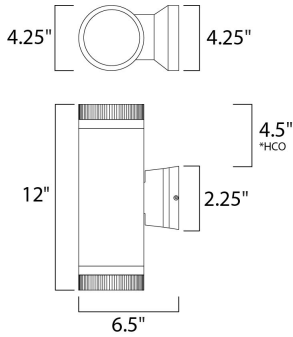

PRODUCT DESCRIPTION

Indirect exterior lighting not only provides illumination where you want but it also highlights the building structure for a beautiful architectural effect. Our collection of up and down lighting fixtures are available in both Architectural Bronze, Black, and Brushed Aluminum.

MEASUREMENTS

DIMENSION : 4.25" W x 12" H x 6.5" Ext
BACK PLATE : 4.5" W x 2.25" H x 4.5" HCO
HANGING WEIGHT : 4.4 lb

LAMPING

INPUT VOLTAGE : 120V
LUMENS : 1,400 Rated (335 Del.)
BULB : 10W LED PCB Integrated , 20W Total
BULB INCLUDED : (Integrated)
DIMMABLE : Triac CL
CRI : 80+ CRI
COLOR_TEMP : 3000K
LIGHTING_DIRECTION : Up/Down

FINISHES OPTION

- Architectural Bronze (ABZ)
- Brushed Aluminum (AL)

MATERIAL

Aluminum

RATINGS

cETLus
Wet Location

ADDITIONAL

INSTALL UP/DOWN: Any
OPERATING TEMPERATURE:
-20°C (-4°F), 40°C (104°F)

PHOTOMETRIC: Report Found Online

Always consult a qualified electrician before installing any lighting product.